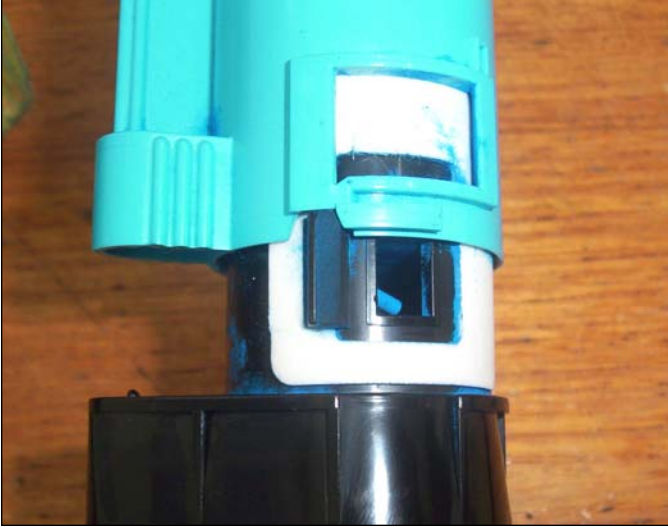

5. Now pull the cap, out away from the cartridge.