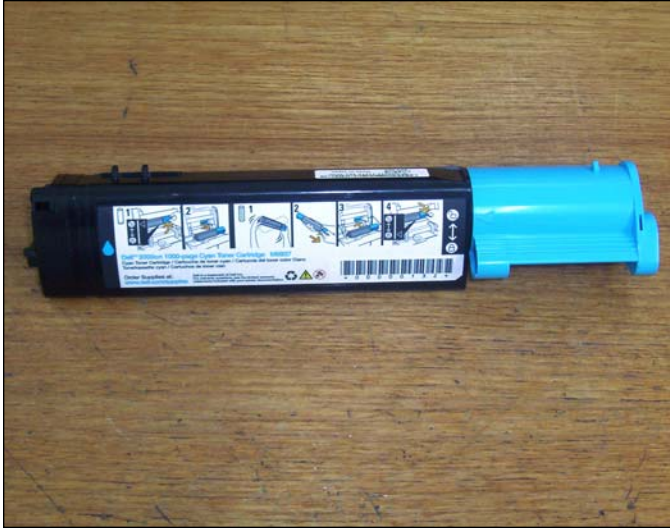

DELL 3100 CN REMANUFACTURING INSTRUCTIONS

DELL 3100 CN COLOR LASER PRINTER

DELL 3100 CN TONER CARTRIDGE

1. Disassembling the toner cartridge, starting from the lock position.

2. Use a small flat-head screwdriver to lift the tap over the stopper and allow you to turn the blue end piece counter-clockwise (color of end piece varies on color of cartridge).