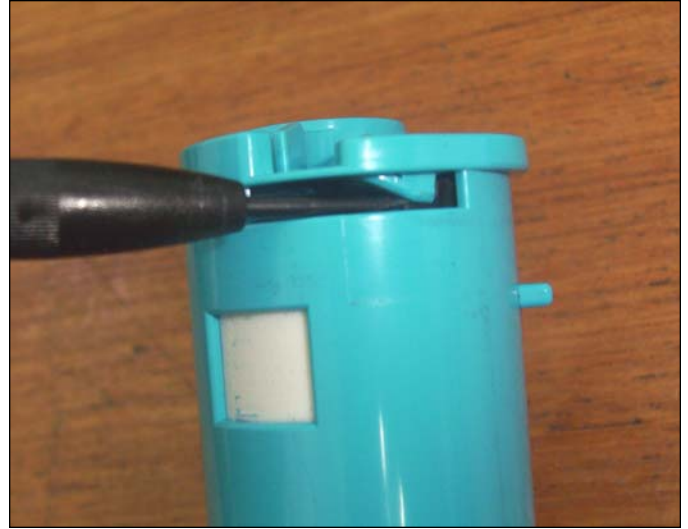

DELL 3100 CN REMANUFACTURING INSTRUCTIONS

DELL 3100 CN COLOR LASER PRINTER

DELL 3100 CN TONER CARTRIDGE

1. Disassembling the toner cartridge, starting from the lock position.

2. Use a small flat-head screwdriver to lift the tap over the stopper and allow you to turn the blue end piece counter-clockwise (color of end piece varies on color of cartridge).