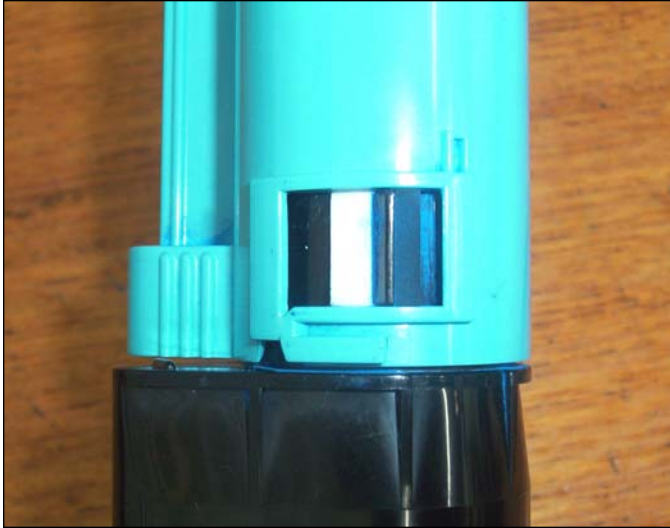

DELL 3100 CN REMANUFACTURING INSTRUCTIONS

DELL 3100 CN COLOR LASER PRINTER

DELL 3100 CN TONER CARTRIDGE

1. Disassembling the toner cartridge, starting from the lock position.

2. Use a small flat-head screwdriver to lift the tap over the stopper and allow you to turn the blue end piece counter-clockwise (color of end piece varies on color of cartridge).